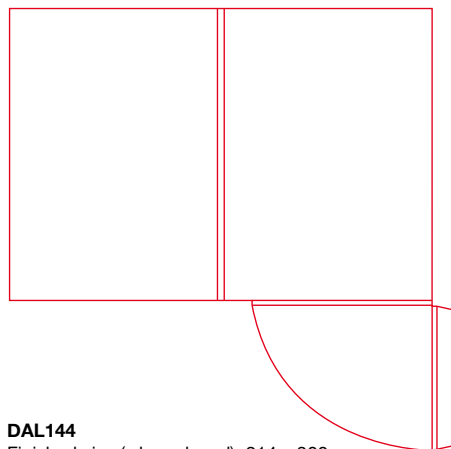

DAL144
Finished size (when closed): 214 x 300mm
Flap: 150mm
7mm capacity