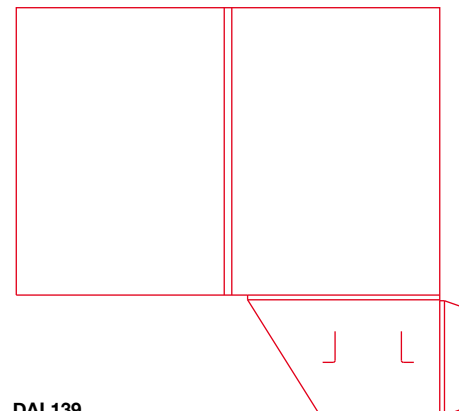

DAL125
Finished size (when closed): 214 x 306mm
Flap 103mm
5mm capacity

DAL126
Finished size (when closed): 215 x 305mm
Flap 210mm
3mm capacity

DAL127
Finished size (when closed): 198 x 202mm (**note: not full A4 size**)
Flap 75mm
4mm capacity

DAL137
Finished size (when closed): 215 x 309mm
Flap: 100mm
8mm capacity

DAL138
Finished size (when closed): 215 x 301mm
Flap: 72mm
5mm capacity

DAL139
Finished size (when closed): 219 x 304mm
Flap: 122mm
8mm capacity, optional business card slits