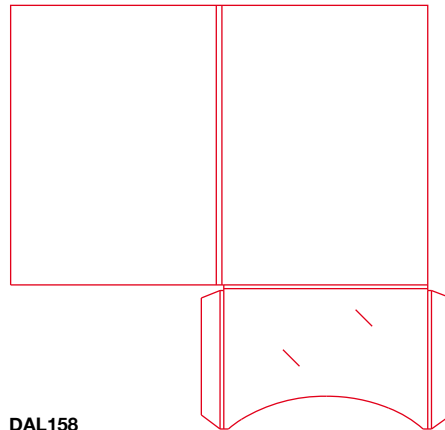

DAL154
Finished size (when closed): 215 x 300mm
Flaps 130mm
14mm capacity

DAL155
Finished size (when closed): 214 x 310mm
Flaps 124mm
10mm capacity

DAL156
Finished size (when closed): 228 x 315mm
Flaps 130mm
14mm capacity

DAL157
Finished size (when closed): 216 x 300mm
Flaps 132mm
3mm capacity to one pocket

DAL158
Finished size (when closed): 220 x 299mm
Flaps 150mm
5mm capacity, optional business card slits

DAL159
Finished size (when closed): 214 x 301mm
Flaps 110mm
14mm capacity