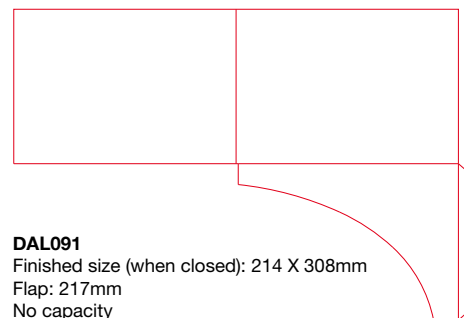

Glued Pocket

4 page A4 - one pocket - no capacity

DAL086
Finished size (when closed): 217 x 305mm
Flap: 140mm
No capacity

DAL089
Finished size (when closed): 215 x 300mm
Flap: 200mm
No capacity

DAL087
Finished size (when closed): 214 x 300mm
Flap: 110mm
Window aperture 90 x 50mm
No capacity, optional business card slits

DAL090
Finished size (when closed): 222 x 303mm
Flap: 100mm
No capacity, optional business card slits

DAL093
Finished size (when closed): 220 x 220mm
Flap 135mm
No capacity

DAL088
Finished size (when closed): 220 x 305mm
Flap 214mm
No capacity, optional business card slits