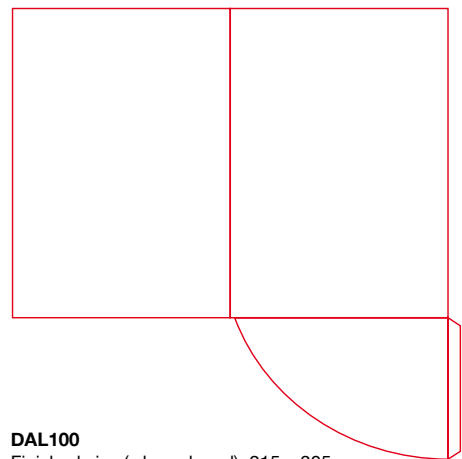

DAL100
Finished size (when closed): 215 x 305mm
Flap 140mm
No capacity