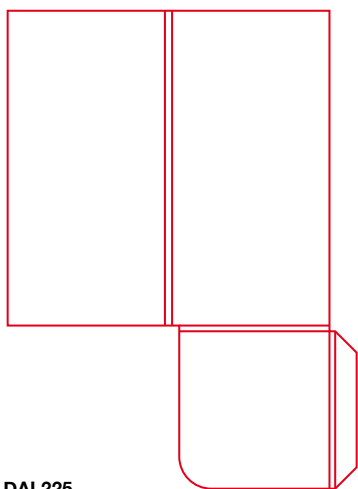

DAL225
Finished size (when closed): 110 x 220mm
Flap: 110mm
5mm capacity