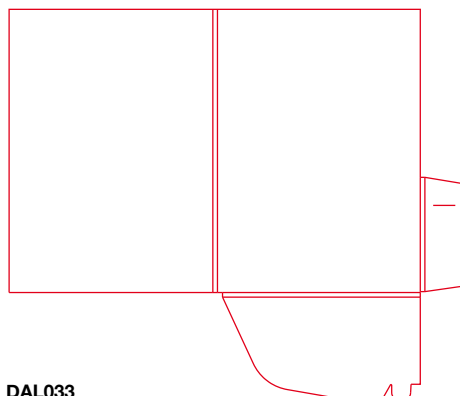

DAL033
Finished size (when closed): 220 x 307mm
Flaps: side 45mm, base 118mm
5mm capacity