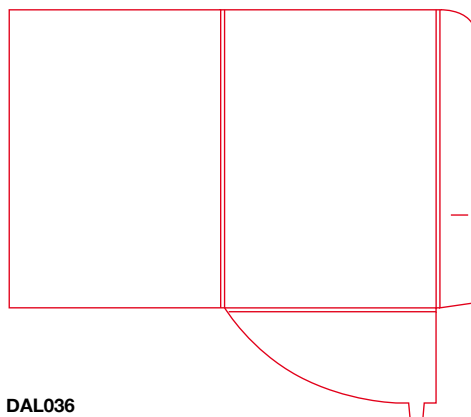

DAL036
Finished size (when closed): 220 x 308mm
Flaps: side 40mm, base 95mm
4mm capacity