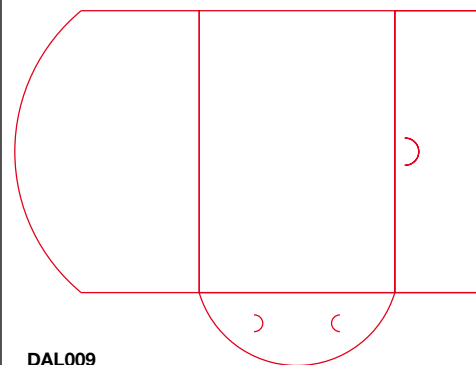

DAL001
Finished size (when closed): 220 x 310mm
Flaps: side 80mm, base 84mm
No capacity, optional business card slits

DAL002
Finished size (when closed): 215 x 315mm
Flaps side 45mm, base 45mm
No capacity

DAL003
Finished size (when closed): 215 x 300mm
Flap: 33mm
No capacity

DAL004
Finished size (when closed): 222 x 308mm
Flaps: side 60mm, base 40mm
No capacity

DAL005
Finished size (when closed): 217 x 305mm
Flaps: side 72mm, base 72mm
No capacity

DAL006
Finished size (when closed): 218 x 306mm
Flaps: side 75mm, base 75mm
No capacity

DAL007
Finished size (when closed): 220 x 313mm
Flaps: side 76mm, base 76mm
Window Aperture 98 x 74mm
No capacity

DAL008
Finished size (when closed): 220 x 310mm
Flaps: side 77mm, base 77mm
No capacity

DAL009
Finished size (when closed): 215 x 309mm
Flaps: side 95mm, base 83mm
No capacity, optional business card slits