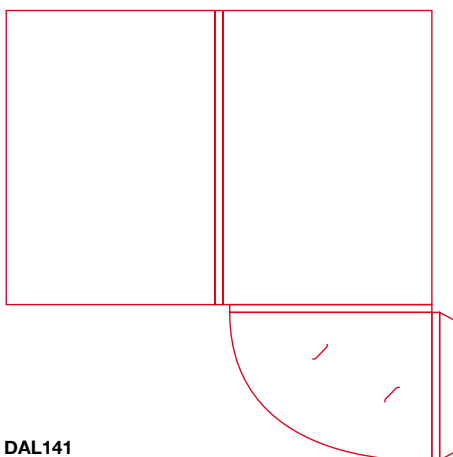

DAL137
Finished size (when closed): 215 x 309mm
Flap: 100mm
8mm capacity

DAL138
Finished size (when closed): 215 x 301mm
Flap: 72mm
5mm capacity

DAL139
Finished size (when closed): 219 x 304mm
Flap: 122mm
8mm capacity, optional business card slits

DAL140
Finished size (when closed): 213 x 305mm
Flap 77mm
5mm capacity

DAL141
Finished size (when closed): 215 x 302mm
Flap: 150mm
6mm capacity, optional business card slits

DAL142
Finished size (when closed): 220 x 307mm
Flap 110mm
5mm capacity, optional business card slits